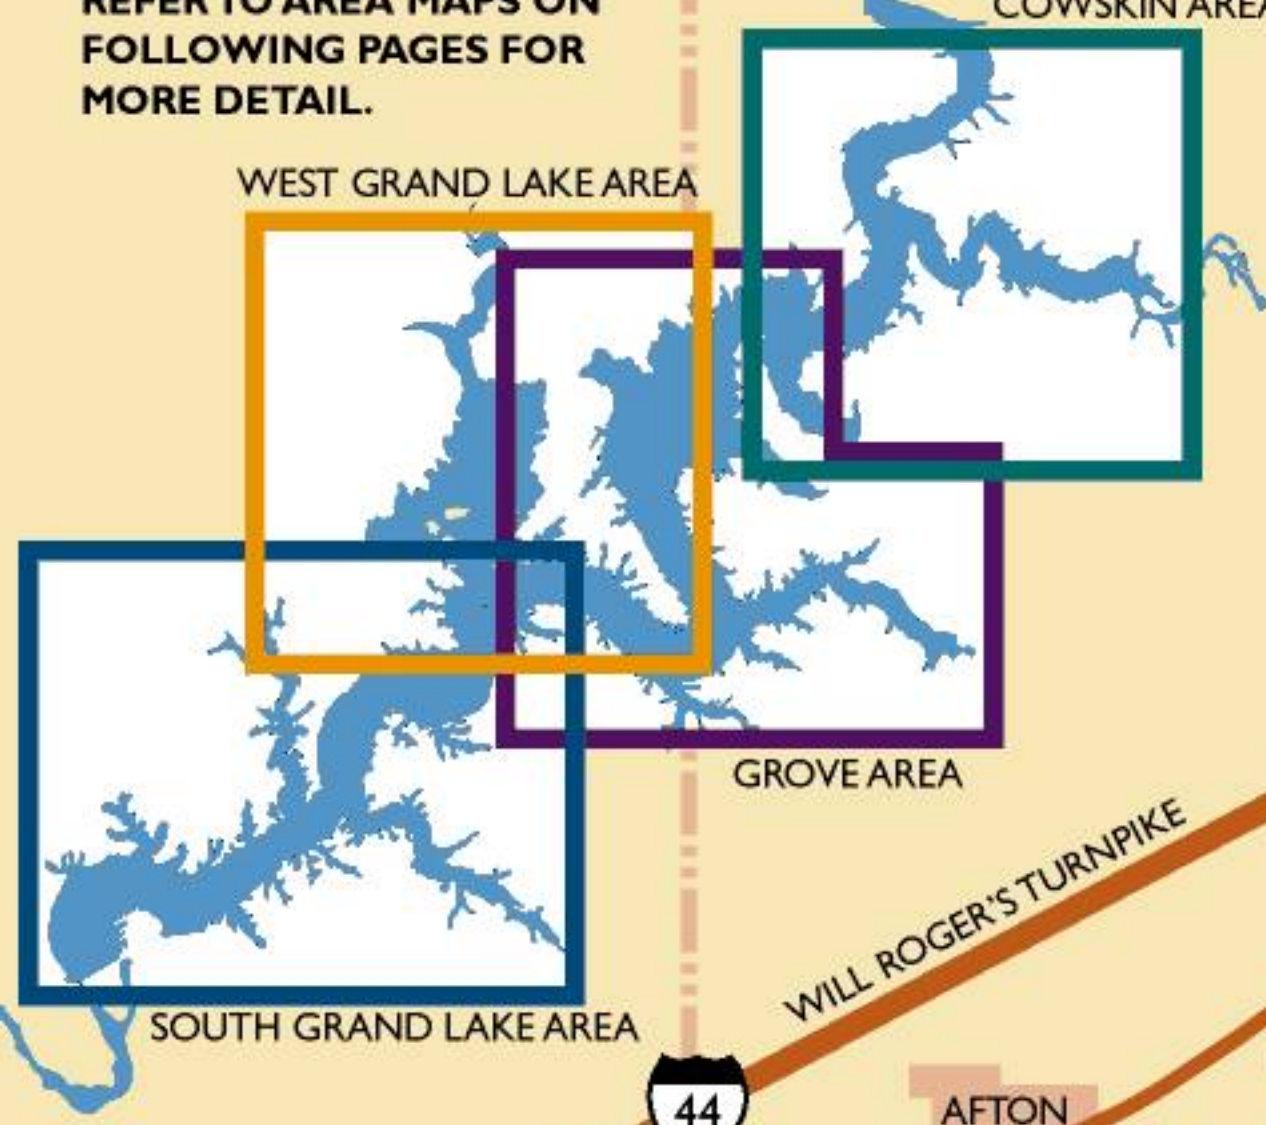

OKLAHOMA Grand Lake

O' THE CHEROKEES

- ### lighthouses
- Navigational Beacons**
 - 3 Grand Port
 - 6 Double J Point
 - 7 Check-In Bay
 - 11 Tynan Bluff
 - 13 Woodland Shores
 - 15 Gran Tara
 - 17 White Chapel
 - 23 Grove
 - Hazard Beacons**
 - 4 Welch Point
 - 8 Drowning Creek
 - 10 Goat Island
 - 12 Two Tree Island
 - 14 Sweetwater Bay
 - 18 Patricia Island
 - 19 Unfinished Bridge
 - 26 Wolfe Point
 - Services Beacons (Phone)**
 - 21 Shangri-La
 - 25 Tera Miranda
 - Bridge Passage Lights**
 - Bernice Bridge
 - Sailboat Bridge

REFER TO AREA MAPS ON FOLLOWING PAGES FOR MORE DETAIL.

- ### Legend
- Public Access Areas
 - Public Launch Ramps
 - Navigational Beacon
 - Hazard Beacon
 - Services Beacon (Phone)
 - Bridge Passage Lights
 - Airport/Landing Strip
 - Seaplane Base
 - Interstate Highway
 - U.S. Highway
 - State Highway
 - Recommended Route Around the Lake
 - State Parks
 - 2 Cherokee State Park #1
 - 3 Cherokee State Park #2
 - 4 Cherokee State Park #3
 - 5 Little Blue State Park
 - 6 Honey Creek State Park
 - 7 Bernice State Park
 - 8 Twin Bridges State Park
- lake patrol**
918/782-9545